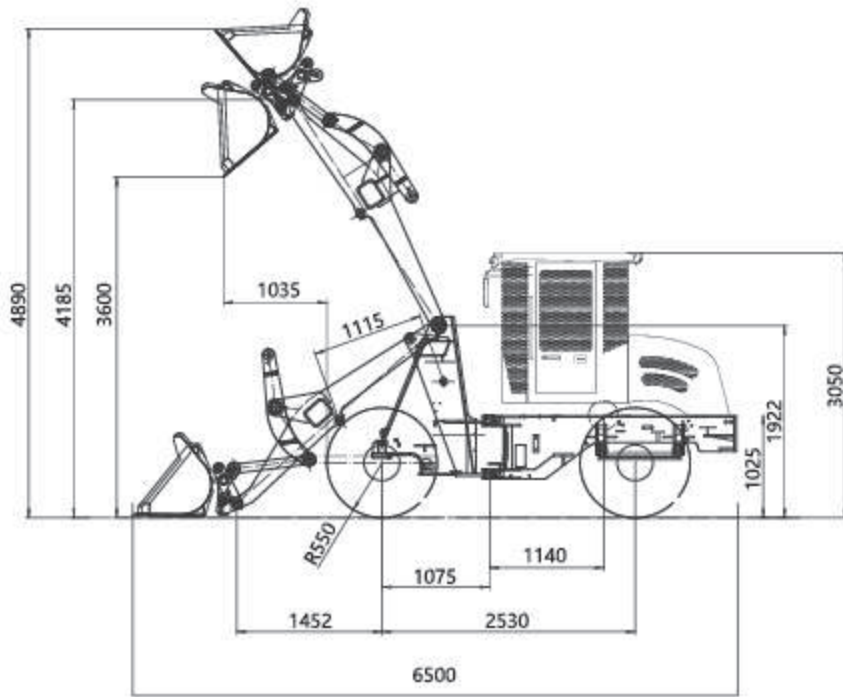

# WHEEL LOADER

## WL280

### Specifications

Engine Model:	YTO YT4A4Z-24
Rated Power(kw):	85
Rated Speed(rpm):	2400
Rated load(kg):	2800
Rated Bucket Capacity(m3):	1.2-1.5
Overall Size LxWxH(mm):	6500x2100x3050
Wheel base (mm):	2530
Wheel thread(mm):	2000
Max.breakout force (KN):	112
Max.dump height(mm):	3600
Dump distance(mm):	1084
Total time(s):	9.3
Operating Weight(kg):	6500
Tyre:	16/70-24