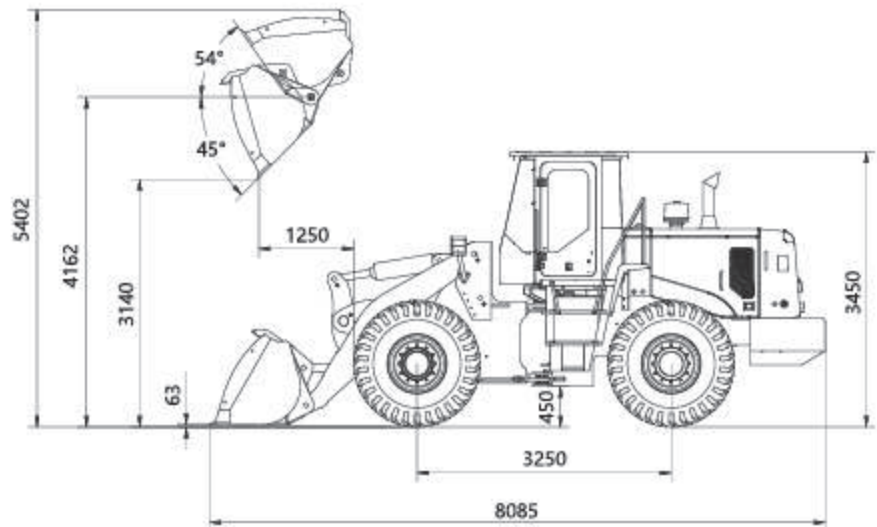

WHEEL LOADER

WL500

Specifications

Engine Model:	WEICHAI WD10G220E22
Rated Power(kw):	162
Rated Speed(rpm):	2200
Rated load(kg):	5000
Rated Bucket Capacity(m3):	3
Overall Size LxWxH(mm):	8085×2855×3450
Wheel base (mm):	3250
Wheel thread(mm):	2250
Max.breakout force (KN):	170
Max.dump height(mm):	3140
Dump distance(mm):	1250
Total time(s):	10.95
Operating Weight(kg):	17100
Tyre:	23.5-25

DESCRIPTION

Pickup brooms let you sweep up dust and debris, and haul it away or deposit it in a dumpster.